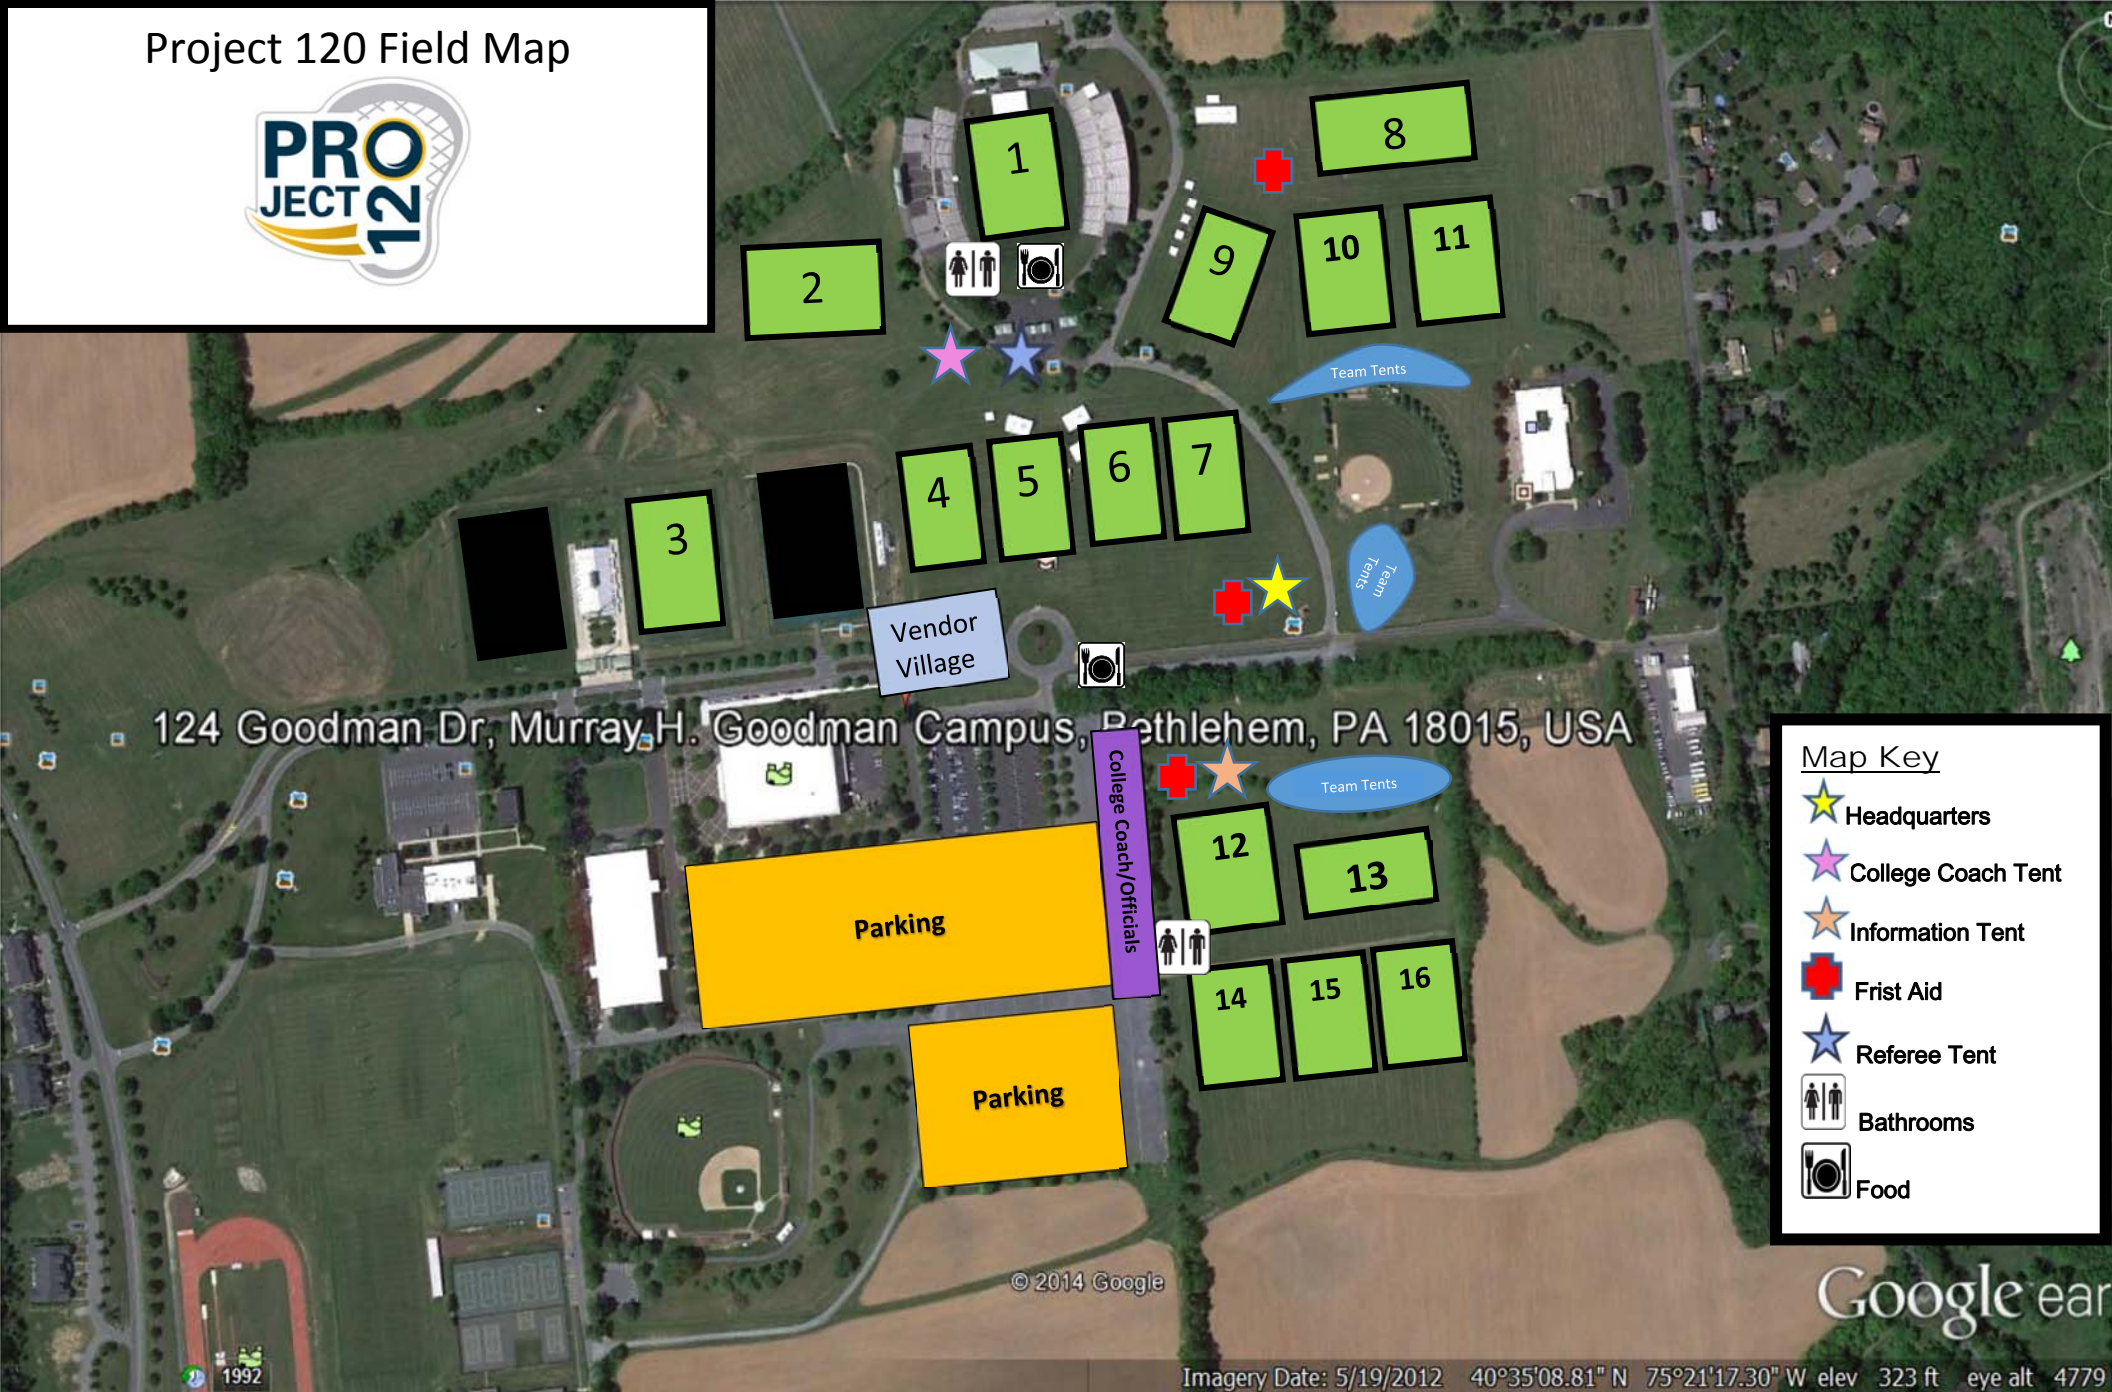

# Project 120 Field Map

124 Goodman Dr, Murray H. Goodman Campus, Bethlehem, PA 18015, USA

**Map Key**

- ★ Headquarters
- ★ College Coach Tent
- ★ Information Tent
- ✚ First Aid
- ★ Referee Tent
- ♂♀ Bathrooms
- 🍳 Food

© 2014 Google

Google earth

Imagery Date: 5/19/2012 40°35'08.81" N 75°21'17.30" W elev 323 ft eye alt 4779