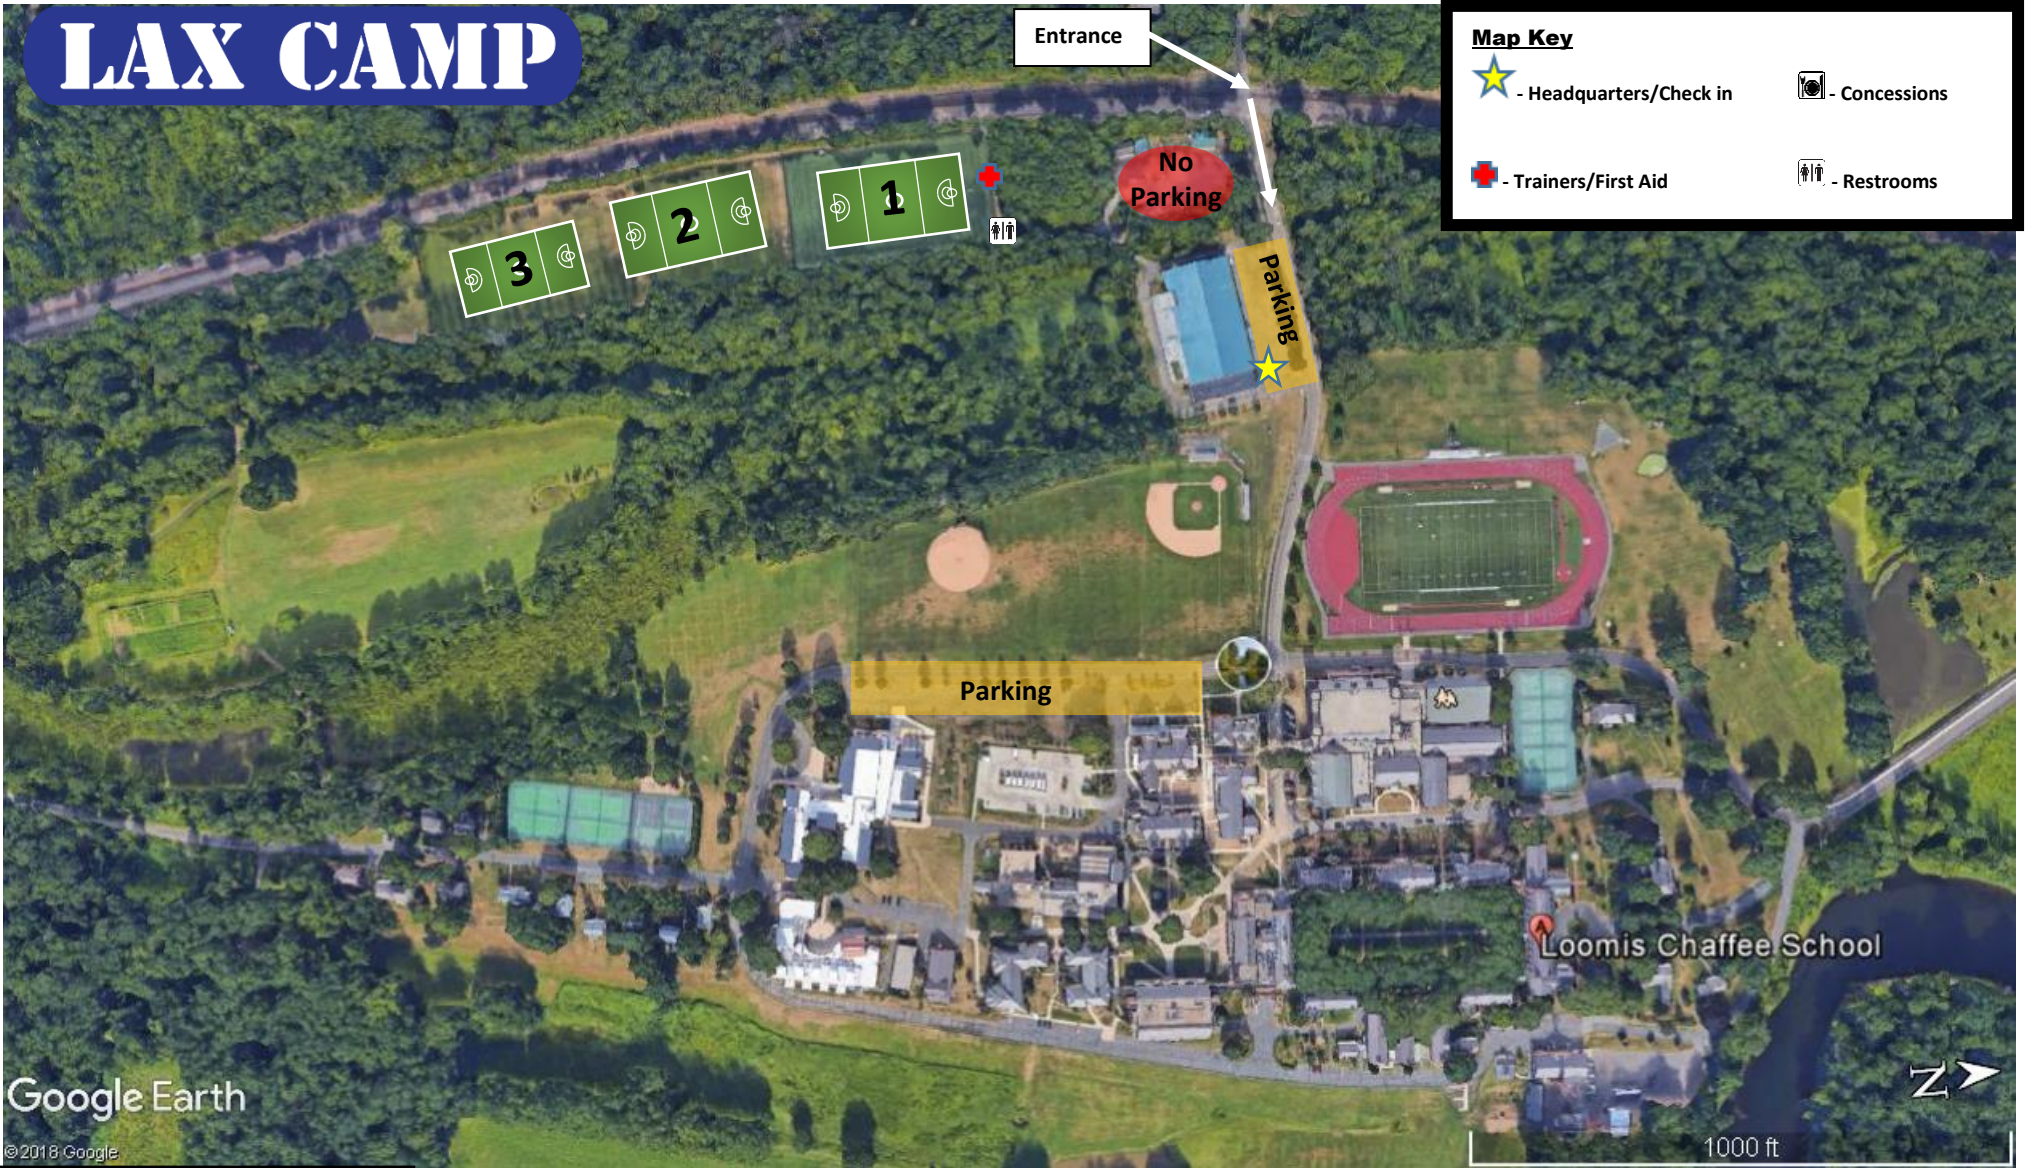

LAX CAMP

Map Key

- Headquarters/Check in	- Concessions
- Trainers/First Aid	- Restrooms

Google Earth
© 2018 Google

Champions Edge Lax Camp@
Loomis Chaffee School
 4 Batchelder Road,
 Windsor, CT 06095