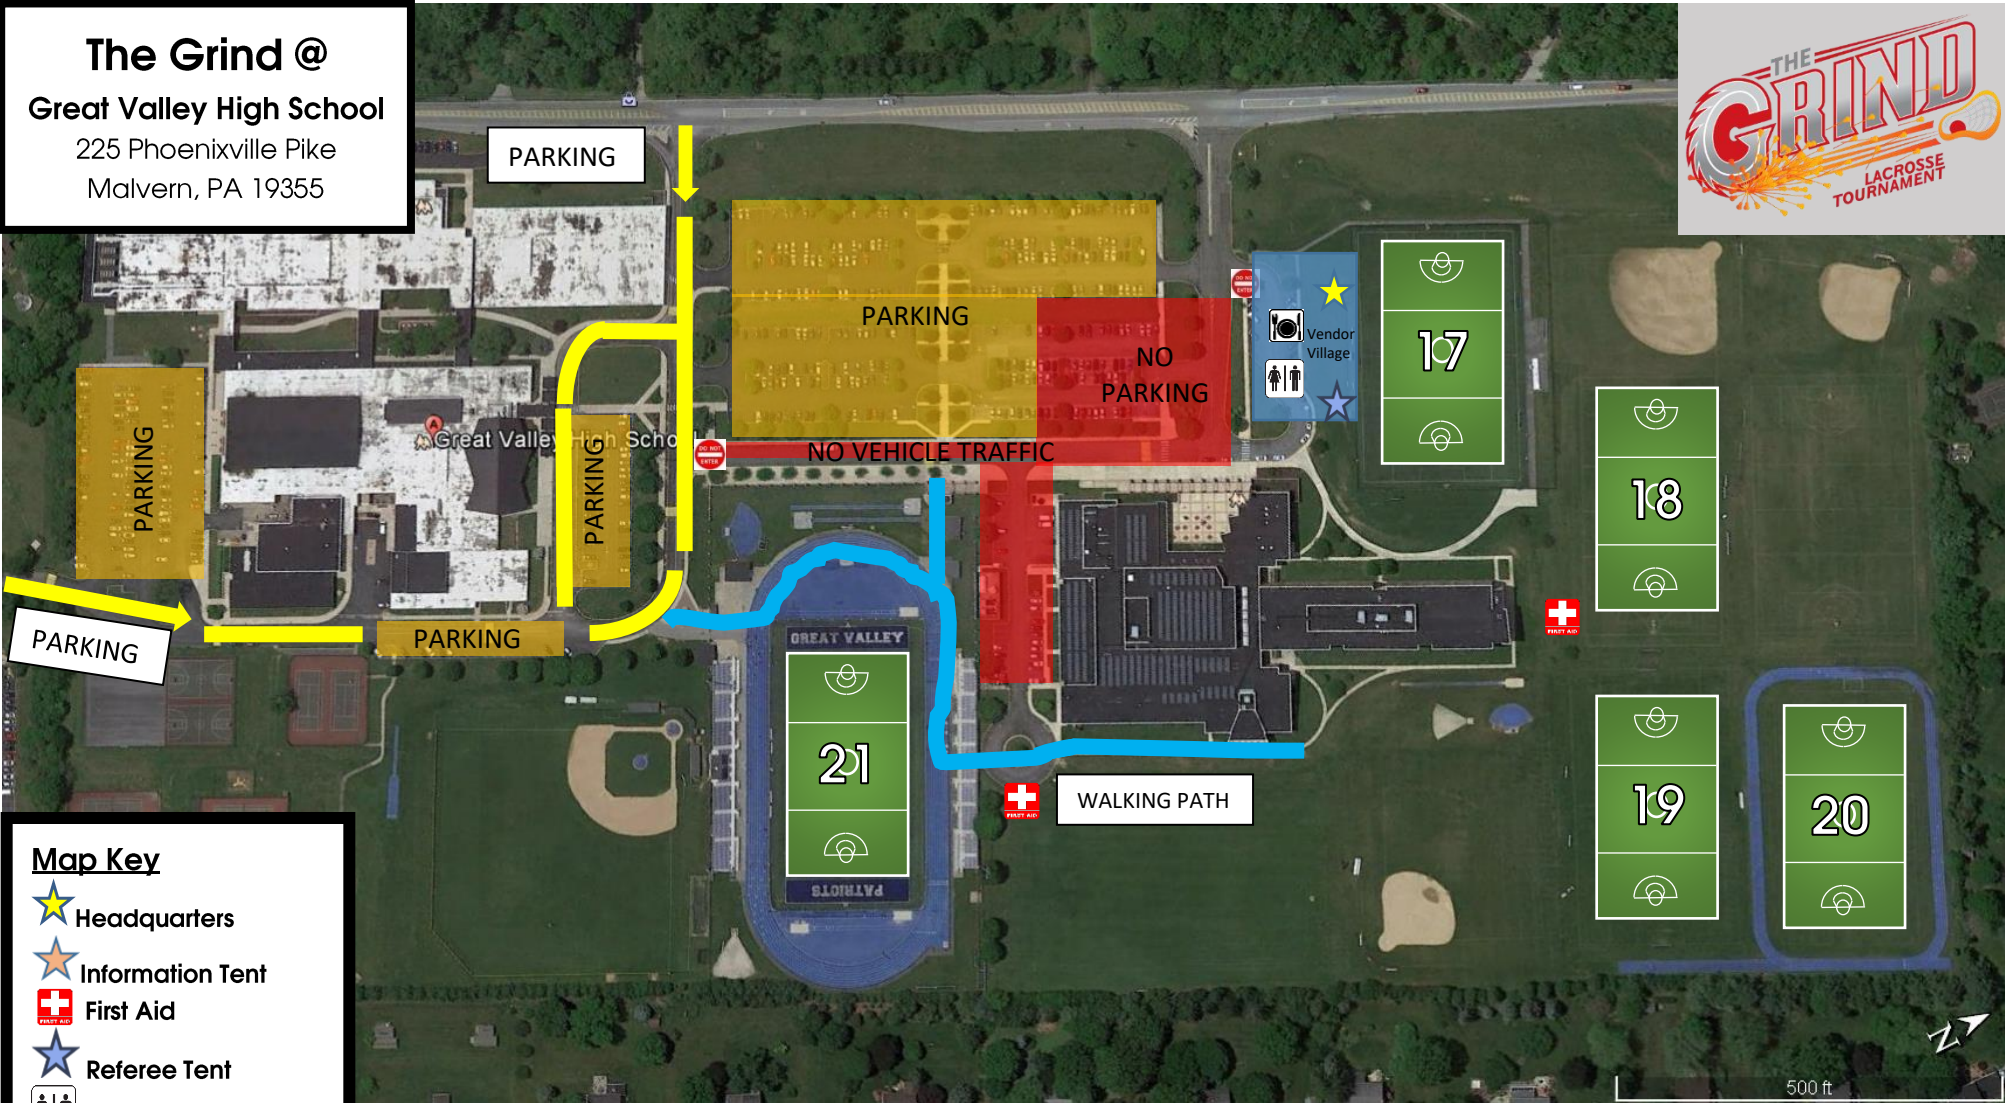

**The Grind @**  
**Great Valley High School**  
 225 Phoenixville Pike  
 Malvern, PA 19355

**Map Key**

- Headquarters
- Information Tent
- First Aid
- Referee Tent
- Bathrooms
- Food

500 ft